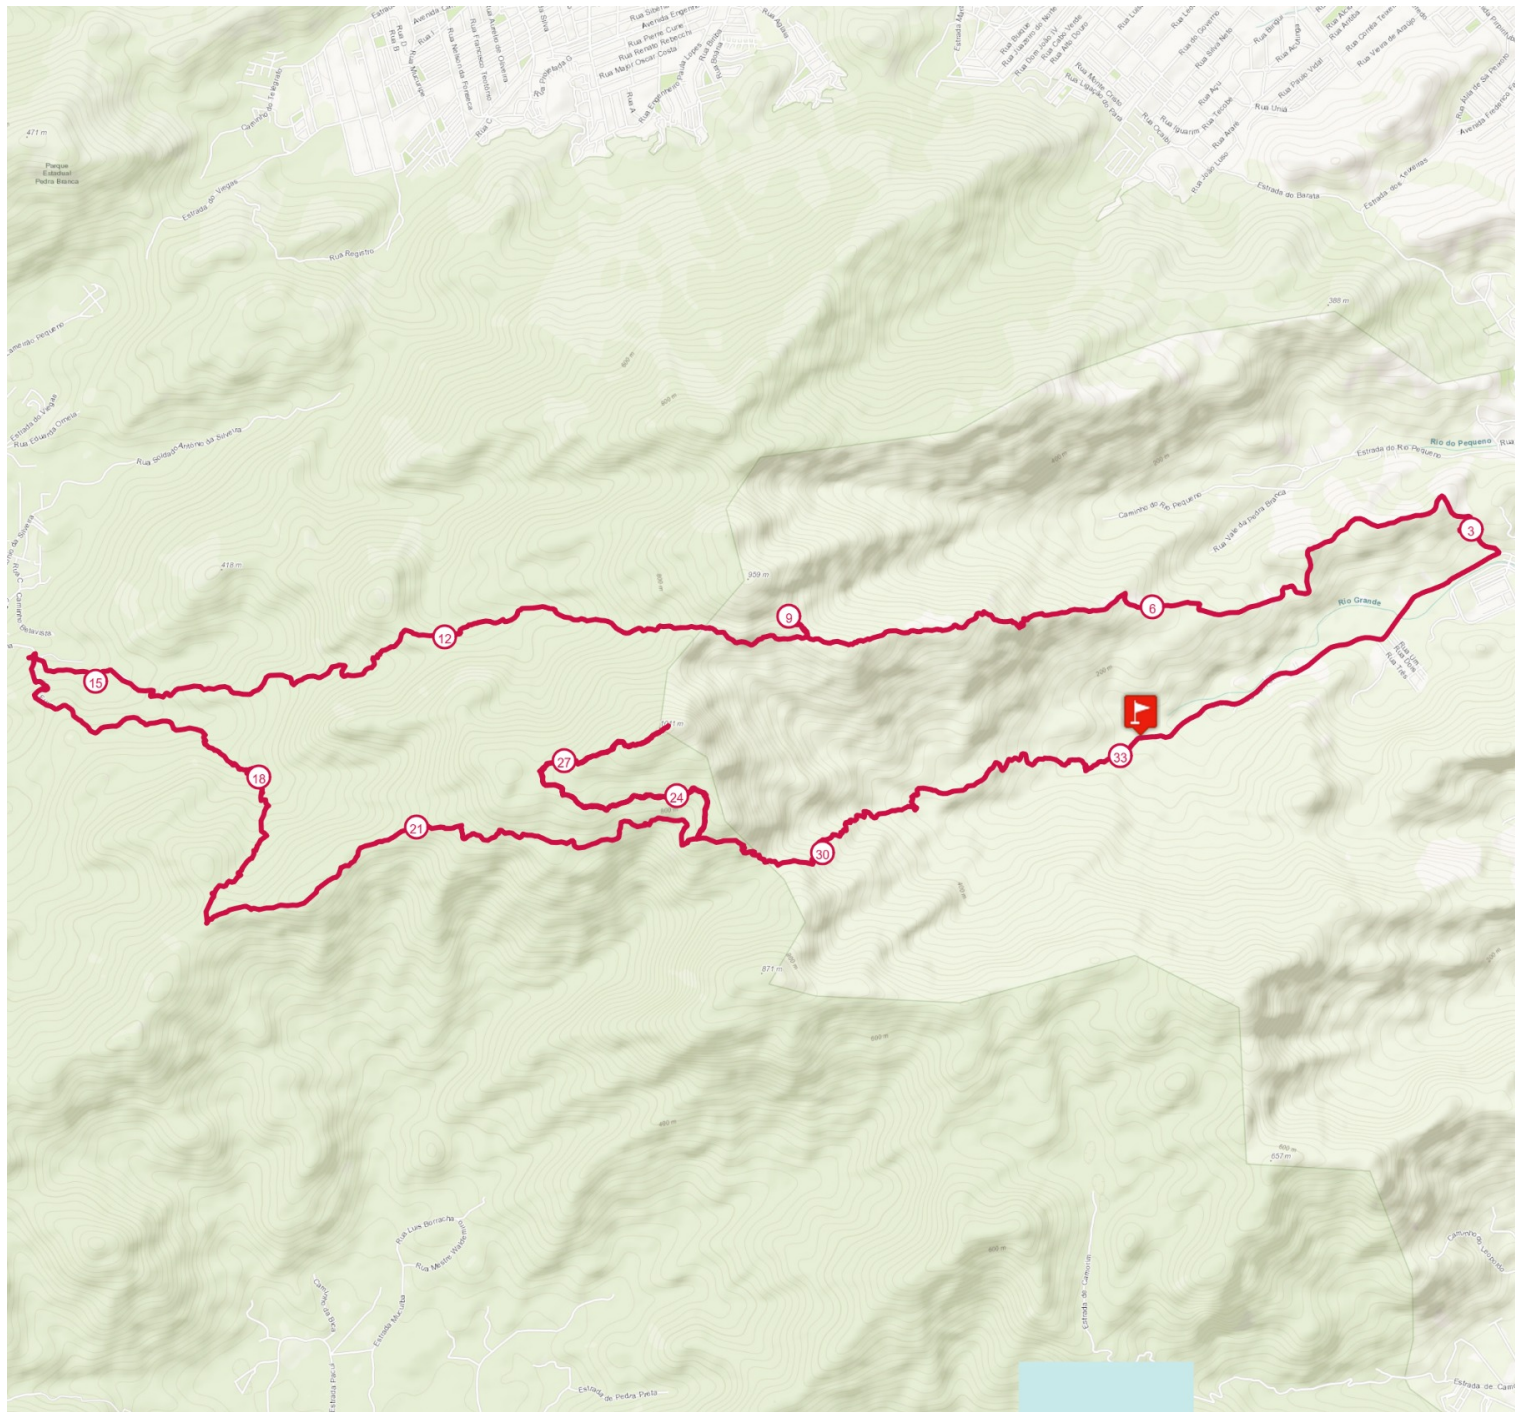

33.1 km 2260 m 2240 m

Get this track on your mobile with the app TrailConnect. To read more : <http://trailconnect.run>

<https://tracedetail.com>

> 10% > 20% > 30%